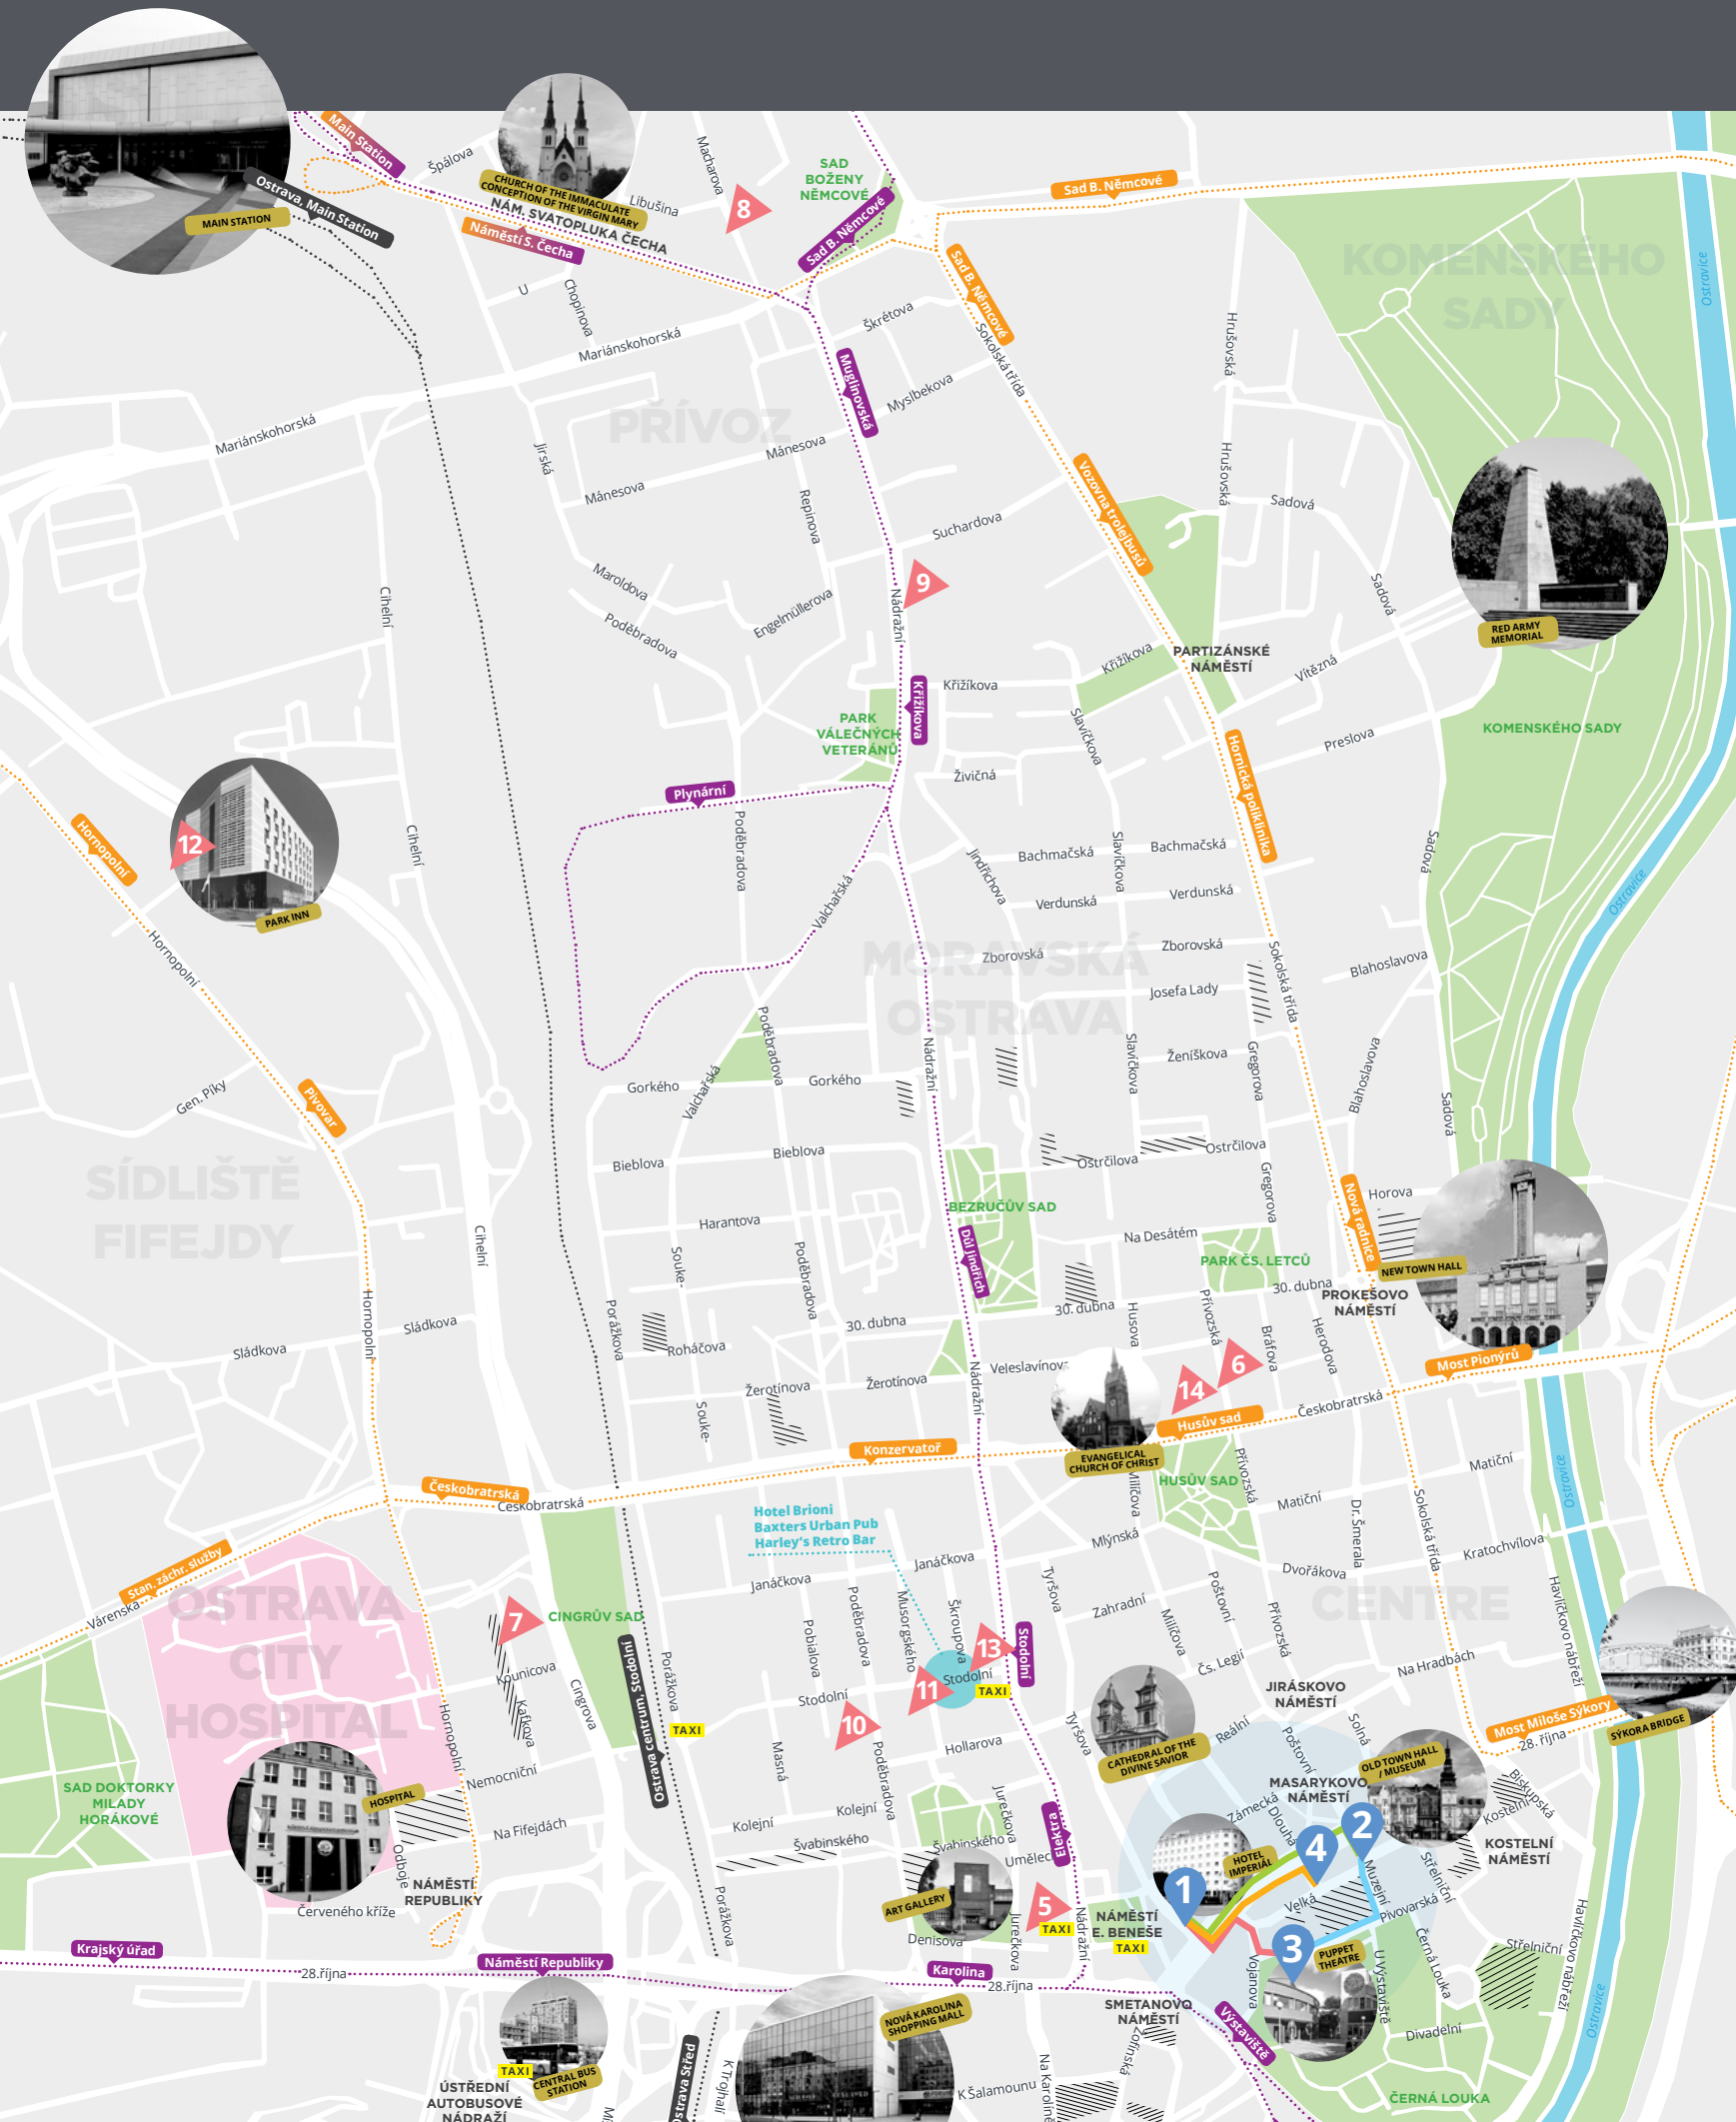

eBF 2017 MAP

eBF VENUES

- eForum/Europe/Hyde Park: Hotel Imperial**
Tyršova 1250/6
www.imperialhotelostrava.com
+420 599 099 099
- Training Point: NAR marketing**
Masarykovo náměstí 52/33
www.proebiz.com
+420 597 587 100
- Practical Arena: Puppet Theatre**
Pivovarská 3164/15
- TOGETHER exhibition**
Dlouhá 53/6

LEGEND

- TRAMS** (dotted line)
- BUSES TROLLEYBUSES** (dashed line)
- TRAINS** (dotted line)
- CAR PARKS** (hatched area)
- STOPS / STATIONS** (purple icon)
- TAXI RANKS** (yellow icon)
- 1 eBF VENUES** (blue icon)
- 7 HOTELS** (red icon)
- AFTERPARTY** (teal icon)
- eFORUM/EUROPE/HYDE PARK TRAINING POINT** (green line)
- TRAINING POINT PRACTICAL ARENA** (light blue line)
- eFORUM/EUROPE/HYDE PARK TOGETHER EXHIBITION** (orange line)
- eFORUM/EUROPE/HYDE PARK PRACTICAL ARENA** (red line)

AFTERPARTY

- Hotel Brioni**
Stodolní 876/8
- Baxters Urban Pub**
Stodolní 834/7
- Harley's Retro Bar**
Stodolní 834/7